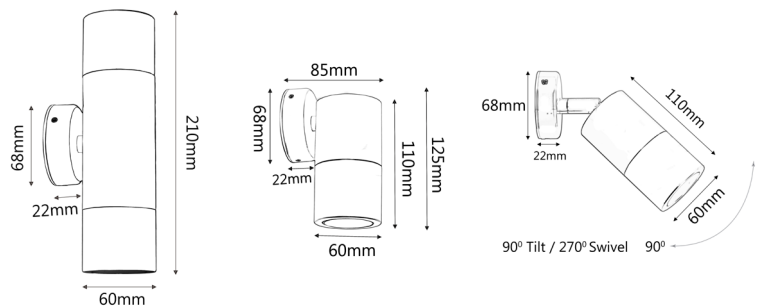

EXTERIOR GU10 WALL PILLAR LIGHTS *(Aged Brass)*

Exterior Lighting

PGUDBR1

PG1FBR1

PG1ABR1

Product Features:

- Exterior surface mounted wall pillar lights
- Input voltage range: 110-265V AC 50/60Hz
- Material: solid brass
- Colour: aged brass
- Lamp holder: GU10 (Max.35W)
- Globes not included

PART NO.	DESCRIPTION	LAMP HOLDER	BACK PLATE	WEIGHT (KG)	BOX (CM)	CARTON QTY
PGUDBR1	WALL GU10 X 2 PILLAR UP/DN Aged Brass	2XGU10	Ø68X22mm	1.2	8.5x9.5x22.5	1/10
PG1FBR1	WALL GU10 PILLAR FIXED Aged Brass	1XGU10	Ø68X22mm	0.8	8x10x14	1/10
PG1ABR1	WALL GU10 PILLAR S/ADJ Aged Brass 90D Tilt	1XGU10	Ø68X22mm	0.82	8x8x19	1/10