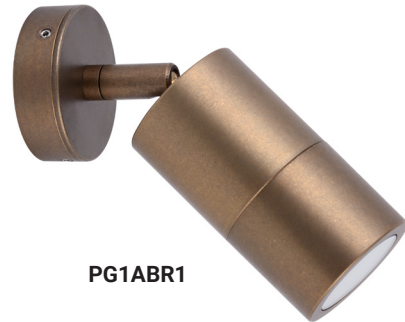

EXTERIOR GU10 WALL PILLAR LIGHTS *(Aged Brass)*

Exterior Lighting

PGUDBR1

PG1FBR1

PG1ABR1

Product Features:

- Exterior surface mounted wall pillar lights
- Input voltage range: 110-265V AC 50/60Hz
- Material: solid brass
- Colour: aged brass
- Lamp holder: GU10 (Max.35W)
- Globes not included

PART NO.	DESCRIPTION	LAMP HOLDER	BACK PLATE	WEIGHT (KG)	BOX (CM)	CARTON QTY
PGUDBR1	WALL GU10 X 2 PILLAR UP/DN Aged Brass	2XGU10	Ø68X22mm	1.2	8.5x9.5x22.5	1/10
PG1FBR1	WALL GU10 PILLAR FIXED Aged Brass	1XGU10	Ø68X22mm	0.8	8x10x14	1/10
PG1ABR1	WALL GU10 PILLAR S/ADJ Aged Brass 90D Tilt	1XGU10	Ø68X22mm	0.82	8x8x19	1/10